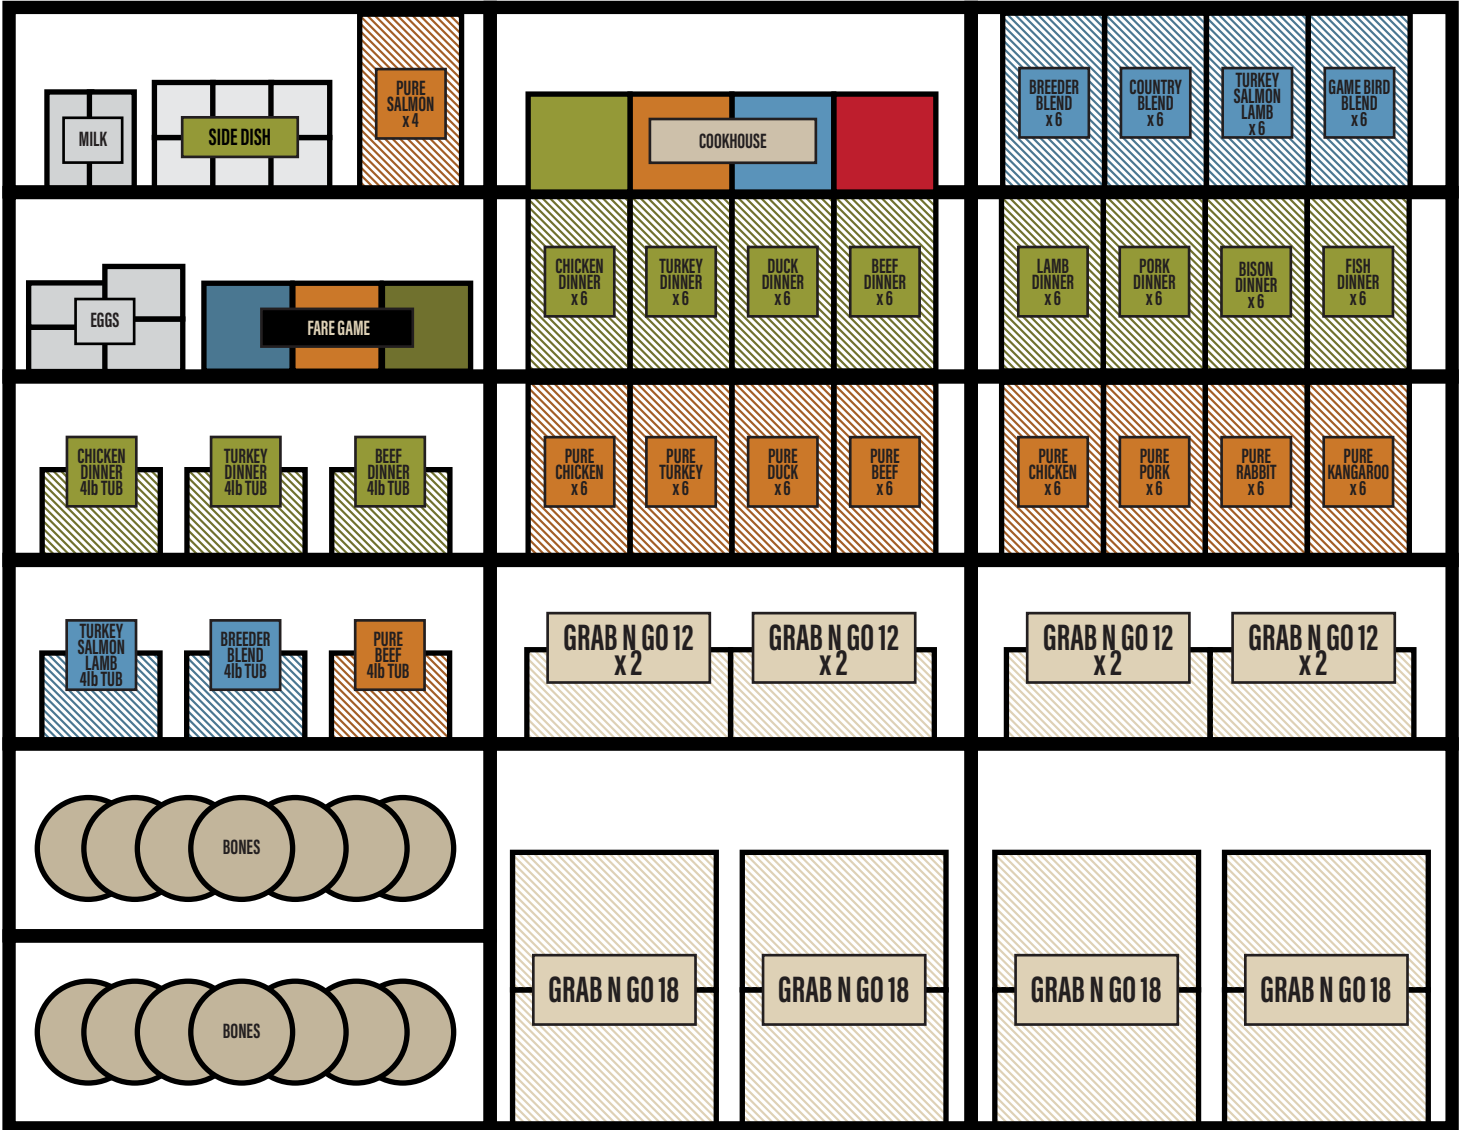

Food for pets, naturally.

PIJAC 2020 TRIPLE DOOR ISO

Fill your triple door freezer and get all of these menu items for 30% OFF our regular wholesale price.

Triple door details on following page.

Food for pets, naturally.

Food for pets, naturally.

PIJAC 2020 TRIPLE DOOR ISO

Fill your triple door freezer and get all of these menu items for 30% OFF our regular wholesale price.

Dinner Cartons

- Chicken Dinner 4lb x 6
- Turkey Dinner 4lb x 6
- Duck Dinner 4lb x 6
- Beef Dinner 4lb x 6
- Lamb Dinner 4lb x 6
- Pork Dinner 4lb x 6
- Bison Dinner 4lb x 6
- Fish Dinner 4lb x 6

Signature Blend Cartons

- Breeder Blend 4lb x 6
- Country Blend 4lb x 6
- Turkey Salmon Lamb 4lb x 6
- Game Bird Blend 4lb x 6

Pure Formula Carton

- Pure Chicken 4lb x 6
- Pure Turkey 4lb x 6
- Pure Duck 4lb x 6
- Pure Beef 4lb x 6
- Pure Lamb 4lb x 6
- Pure Pork 4lb x 6
- Pure Rabbit 4lb x 6
- Pure Kangaroo 4lb x 6

NEW CAT LINE!

Grab n Go Deals

- 2 x Big Deal 18lb
- 2 x Blend Deal 18lb
- 1 x Country Deal 18lb
- 1 x Raw Deal 18lb
- 1 x Red Deal 18lb
- 1 x Farm Deal 18lb
- 2 x Big Deal 12lb
- 2 x Blend Deal 12lb
- 1 x Raw Deal 12lb
- 1 x Farm Deal 12lb
- 1 x Pure Deal 12lb
- 1 x Red Deal 12lb