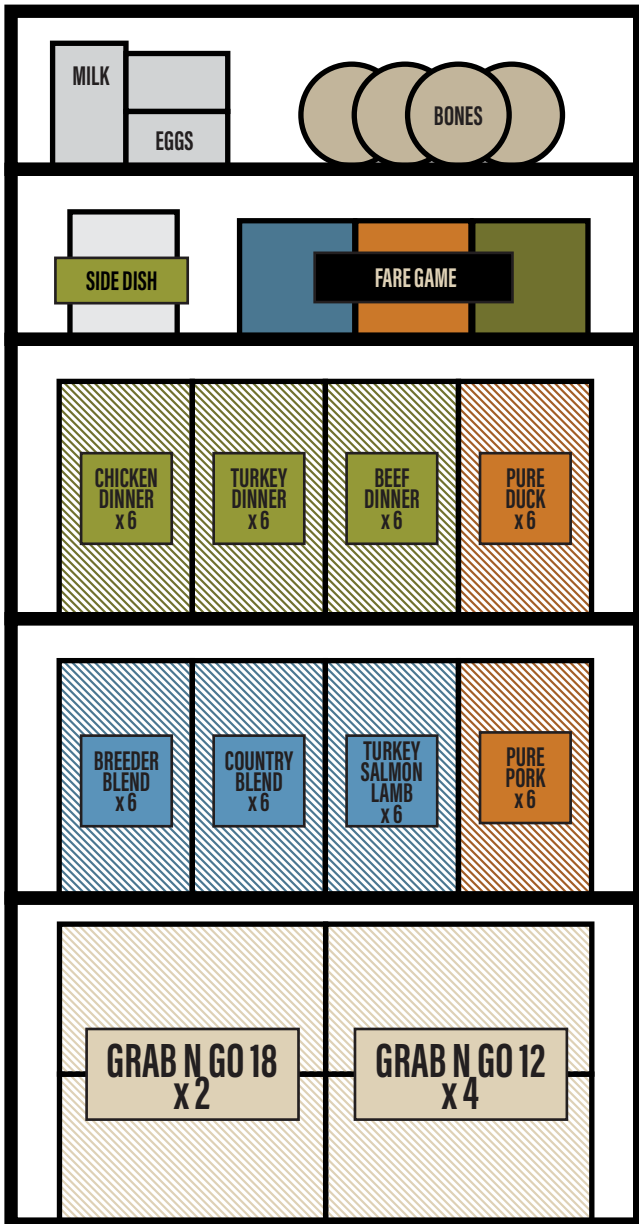

Food for pets, naturally.

PIJAC 2020 SINGLE DOOR ISO

Fill your single door freezer and get all of these menu items for 20% OFF our regular wholesale price.

Dinner Cartons

- Chicken Dinner 4lb x 6
- Turkey Dinner 4lb x 6
- Beef Dinner 4lb x 6

Signature Blend Cartons

- Breeder Blend 4lb x 6
- Country Blend 4lb x 6
- Turkey Salmon Lamb 4lb x 6

Pure Formula Carton

- Pure Duck 4lb x 6
- Pure Pork 4lb x 6

Grab n Go Deals

- 1 x Big Deal 18lb
- 1 x Country Deal 18lb
- 2 x Big Deal 12lb
- 1 x Blend Deal 12lb
- 1 x Raw Deal 12lb

Fare Game

- Chicken & Salmon with Beef x 5
- Quail & Duck with Lamb x 5
- Rabbit with Pork x 5

Side Dishes

- Fruit & Veg 1lb x 4
- Beef Tripe 1lb x 4
- Quail Eggs x 8
- Goat Milk 1L x 6

Thrive Supplements

- Herring Oil 500ml x 4
- Herring Oil 1L x 6
- Tri-mineral Boost x 4
- Fortify x 4
- Pro-Gut x 2

Bones

- Flat Rib x 10
- Duck Feet x 4
- Sardines x 4
- Med Marrow x 4
- Lg Marrow x 4

SK
AB, BC

\$1,150*
+TAX