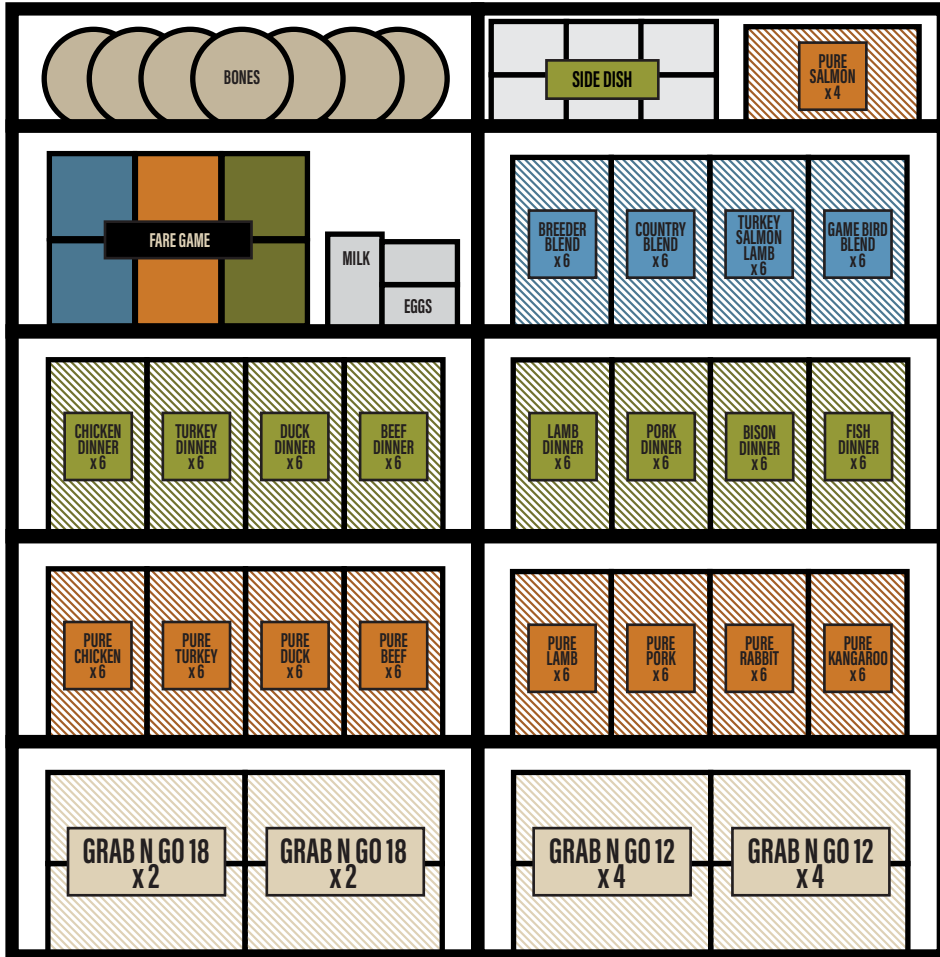

Food for pets, naturally.

PIJAC 2020 DOUBLE DOOR ISO

Fill your double door freezer and get all of these menu items for 25% OFF our regular wholesale price.

Dinner Cartons

- Chicken Dinner 4lb x 6
- Turkey Dinner 4lb x 6
- Duck Dinner 4lb x 6
- Beef Dinner 4lb x 6
- Lamb Dinner 4lb x 6
- Pork Dinner 4lb x 6
- Bison Dinner 4lb x 6
- Fish Dinner 4lb x 6

Signature Blend Cartons

- Breeder Blend 4lb x 6
- Country Blend 4lb x 6
- Turkey Salmon Lamb 4lb x 6
- Game Bird Blend 4lb x 6

Pure Formula Carton

- Pure Chicken 4lb x 6
- Pure Turkey 4lb x 6
- Pure Duck 4lb x 6
- Pure Beef 4lb x 6
- Pure Lamb 4lb x 6
- Pure Pork 4lb x 6
- Pure Rabbit 4lb x 6
- Pure Kangaroo 4lb x 6

Grab n Go Deals

- 2 x Big Deal 18lb
- 1 x Country Deal 18lb
- 1 x Raw Deal 18lb
- 2 x Big Deal 12lb
- 2 x Blend Deal 12lb
- 1 x Raw Deal 12lb
- 1 x Farm Deal 12lb
- 1 x Pure Deal 12lb
- 1 x Red Deal 12lb

Fare Game

- Chicken & Salmon with Beef x 5
- Quail & Duck with Lamb x 5
- Rabbit with Pork x 5

Side Dishes

- Fruit & Veg 1lb x 4
- Superfood 1lb x 4
- Beef Tripe 1lb x 4
- Pork Organ Blend 1lb x 4
- Beef Organ Blend 1lb x 4
- Pumpkin Puree 1lb x 4
- Pure Salmon 4lb x 4
- Quail Eggs x 8
- Goat Milk 1L x 6